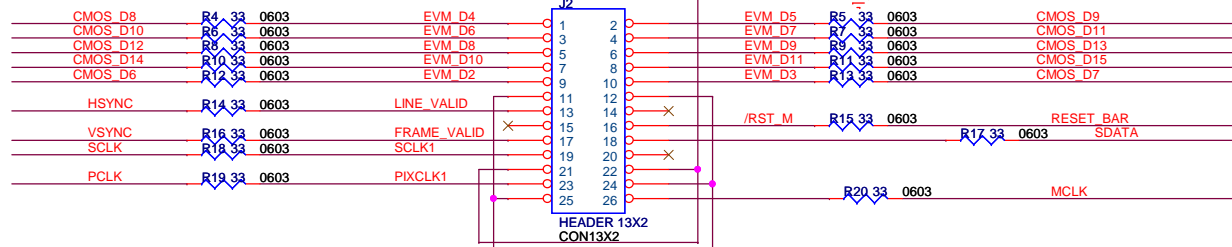

IP CAMERA COMPATIBLE CAMERA BOARD

APTINA DEMO2 KIT

LEOPARD IMAGING INC		
Title		
Door Intercom Demo2 Adapter Board		
Size	Document Number	Rev
B		2.1
Date:	Tuesday, February 05, 2013	Sheet 1 of 1