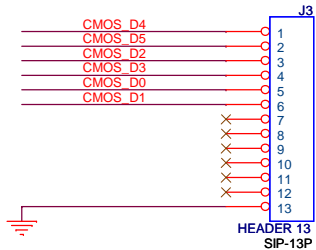

IP CAMERA COMPATIBLE CAMERA BOARD

APTINA DEMO2 KIT

LEOPARD IMAGING INC		
Title		
Door Intercom Demo2 Adapter Board		
Size	Document Number	Rev
B		2.1
Date:	Tuesday, February 05, 2013	Sheet 1 of 1