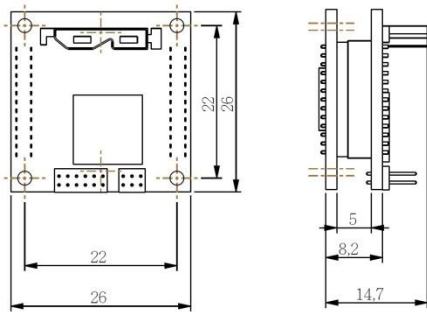

LEOPARD IMAGING INC

LI-USB30-M034WDR

Data Sheet

Key Features

- USB 3.0 Super Speed support
- YUV output without compression
- UVC compliance
- USB 2.0 backwards compatible
- Support either CS or M12 lens
- Provide customization services
- USB +5VDC powered device
- Support WDR
- Compact Size: 26mmx26mm
- 2 Boards are stacked

Default Lens Specification

- Model: M13B0618WR5
- Image format: 1/3"
- Focal length: 6.0 mm
- Aperture, F/#: 1.8
- Built in IR cut filter
- FOV (D/H/V): 60 ° / 48 ° / 34.5 °
- Mount: M12 x 0.5 – 6g

Applications

Specification

General Behavior	
Video Resolution @ Frame rate	1280 x 960 @ 30 fps, WDR 1280 x 960 @ 15 fps, WDR 1280 x 960 @ 10 fps, WDR 1280 x 720 @ 55 fps, WDR 1280 x 720 @ 30 fps, SDR 1280 x 720 @ 10 fps, WDR 640 x 480 @ 30 fps, SDR 640 x 480 @ 20 fps, SDR 640 x 480 @ 10 fps, SDR
Sensitivity	TBD
Dynamic range	12 bit
Interface (Optical)	
IR cut filter	Yes
Sensor specification	Aptina MT9M034 720p HD Sensor
Shutter	Rolling
Format	1/3"
Resolution	H:1280, V:960
Pixel size	H:3.75 um, V: 3.75 um
WDR	Support WDR (Wide Dynamic Range)
Lens mount	CS / M12 lens mount support (Default: M12 lens)
M12 Lens	6.0 mm (default), 4.2 mm, 2.6 mm Focal Length
Interface (Electrical)	
Interface	USB 3.0
Supply voltage	USB 3.0 +5 VDC power source
Current consumption	Approx. 220 mA at 5 VDC
Interface (Mechanical)	
Dimensions	L: 26 mm, W: 26 mm, H: 38 mm
Mass	22 g
Adjustment (Manual)	
Shutter	TBD
Gain	TBD
Adjustment (Auto)	
Shutter	TBD
Gain	TBD
Environmental	
Max. temperature (operation)	0 °C ~ 50 °C (32 °F~ 122 °F)
Max. temperature (storage)	-20 °C ~ 80 °C (-4 °F~176 °F)
Max. humidity (operation)	20 % ~ 80 %, relative, non-condensing
Max. humidity (storage)	20 % ~ 80 %, relative, non-condensing