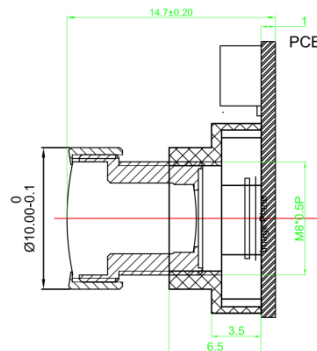

LEOPARD IMAGING INC

LI-OV9712-USB-M8

Data Sheet

Key Features

- Support YUV 720P streaming
- MJPEG compression
- USB 2.0 compliance
- Size: 22mm x 19.5mm
- Low cost with high quality
- Customized based on customer's specs

Interface (SM05B-SRSS-TB)

5 Pin USB Connector (SM05B-SRSS-TB)	
Pin No.	Name
1	USB_5V
2	USB_DM
3	USB_DP
4	GND
5	Shield_Ground

Lens Specification

- Focusing Range Capability: 5mm to infinity
- The lens is adjustable, the shortest focus can be 5mm
- Focal Length: 2.35 mm
- F Number: 2.5
- Fov (D/H/V): 106 °/89 °/49 °
- TV Distortion: <-40%
- Sensor: OV9712

Dimensions

Side View

Leopard Imaging Inc.

1130 Cadillac Ct., Milpitas, CA 95035, USA
Phone: +1-408-263-0988
Fax: +1-408-217-1960
Email: sales@leopardimaging.com
Website: www.leopardimaging.com
www.leopard-security.com