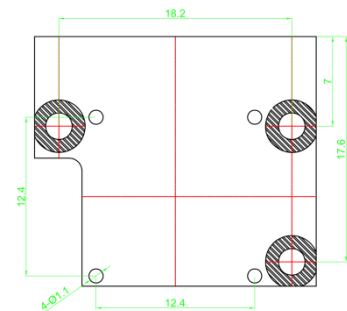

### Interface (SM05B-SRSS-TB)

5 Pin USB Connector (SM05B-SRSS-TB)	
Pin No.	Name
1	USB_5V
2	USB_DM
3	USB_DP
4	GND
5	Shield_Ground

### Lens Specification

- Focusing Range Capability: 5mm to infinity
- The lens is adjustable, the shortest focus can be 5mm
- Focal Length: 2.35 mm
- F Number: 2.5
- Fov (D/H/V): 106 °/89 °/49 °
- TV Distortion: <-40%
- Sensor: OV9712

### Dimensions

Top View

Side View

Bottom View

Leopard Imaging Inc.

1130 Cadillac Ct., Milpitas, CA 95035, USA  
 Phone: +1-408-263-0988  
 Fax: +1-408-217-1960  
 Email: sales@leopardimaging.com  
 Website: www.leopardimaging.com  
 www.leopard-security.com

# Specification

General Behavior	
Video Resolution @ Frame rate	1280 x 720 YUV @ 10 fps 800 x 600 YUV @ 18 fps 640 x 480 YUV @ 30 fps 352 x 288 YUV @ 30 fps 320 x 240 YUV @ 30 fps 160 x 120 YUV @ 30 fps 1280 x 720 MJPEG @ 30 fps 800 x 600 MJPEG @ 30 fps 640 x 480 MJPEG @ 30 fps 352 x 288 MJPEG @ 30 fps 320 x 240 MJPEG @ 30 fps 160 x 120 MJPEG @ 30 fps
Adjustment	The following can be adjusted manually: Brightness, Contrast, Hue, Saturation, Sharpness, Gamma, White Balance (default: Auto), Backlight Comp, Gain, Exposure (default: Auto).
Interface (Optical)	
Sensor specification	OmniVision OV9712 sensor
Shutter	Rolling
Format	1/4"
Resolution	H:1280, V: 800
Pixel size	H: 3.0 um, V: 3.0 um
Lens	M8 lens
Interface (Electrical)	
Interface	USB 2.0
Supply voltage	USB 2.0 +5 VDC power source
Current consumption	Approx. 140 mA at 5 VDC
Interface (Mechanical)	
Dimensions	L: 22 mm, W: 19.5 mm, H: 14.7 mm
Mass	2 g
Environmental	
Max. temperature (operation)	0 °C ~ 50 °C (32 °F~ 122 °F)
Max. temperature (storage)	-20 °C ~ 80 °C (-4 °F~176 °F)
Max. humidity (operation)	20 % ~ 80 %, relative, non-condensing
Max. humidity (storage)	20 % ~ 80 %, relative, non-condensing