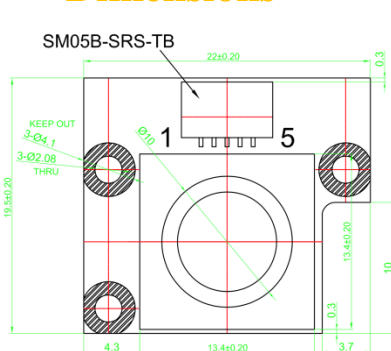

Dimensions

Top View