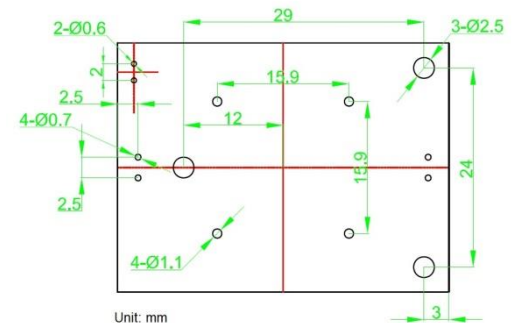

Bottom View

Leopard Imaging Inc.

48820 Kato Road, Suite 100B, Fremont, CA 94538, USA
Phone: +1-408-263-0988
Fax: +1-408-217-1960
Email: sales@leopardimaging.com
Website: www.leopardimaging.com