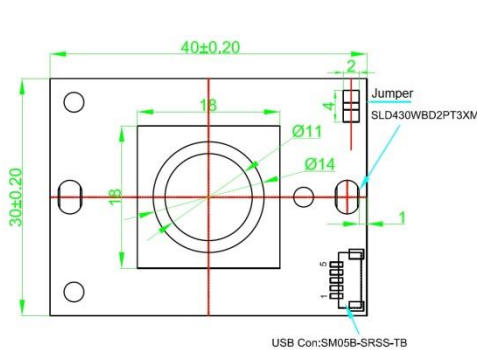

Dimensions

Top View