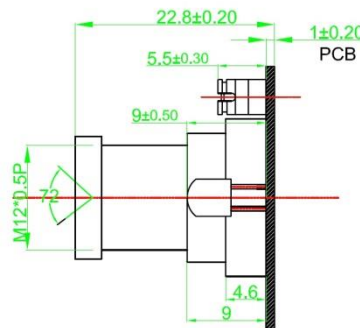

LEOPARD IMAGING INC

LI-OV7725-USB-72

Data Sheet

Key Features

- Support VGA video streaming
- Super Low Light Sensitivity
- MJPEG compression
- USB 2.0 compliance
- Size: 40mmx30mm
- Low cost with high quality
- Customized based on customer's specs

Lens Specification

- Focusing Range Capability: 60 mm to infinity
- Focal Length: 2.8mm
- F Number: 2.6
- Fov (H): 72 °
- TV Distortion: <-40%
- Sensor: OV7725

Interface (SM05B-SRSS-TB)

5 Pin USB Connector (SM05B-SRSS-TB)	
Pin No.	Name
1	USB_5V
2	USB_DM
3	USB_DP
4	NC
5	Shield_Ground

Dimensions

Side View

Leopard Imaging Inc.

48820 Kato Road, Suite 100B, Fremont, CA 94538, USA
Phone: +1-408-263-0988
Fax: +1-408-217-1960
Email: sales@leopardimaging.com
Website: www.leopardimaging.com